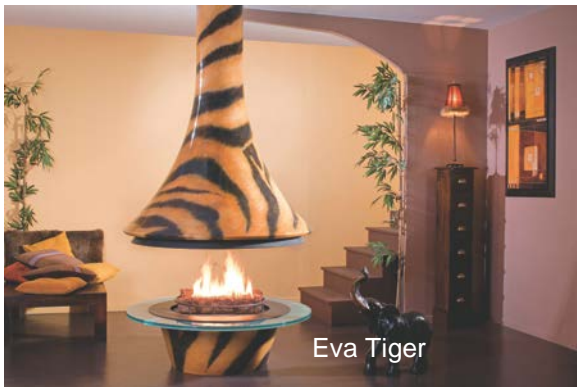

Tatiana

Eva Tiger