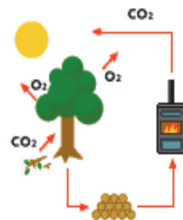

Technology — Behind their beauty, lie sophisticated, advanced burning systems, which have set new standards in the field of wood and gas burning.

The wood stoves burn cleanly and efficiently with adjustable air controls. The gas stoves utilize the latest in valves, remote controls, and burn technology. In addition, Wittus has state of the art pellet stoves and biofire fireplaces. Most Wittus products are manufactured according to ISO quality standards.

Environment — Wittus fireplaces and stoves have been tested and meet the stringent US and Canadian standards for wood and gas burning models.

Also, the wood burning stoves are EPA certified and are environmentally clean burning.