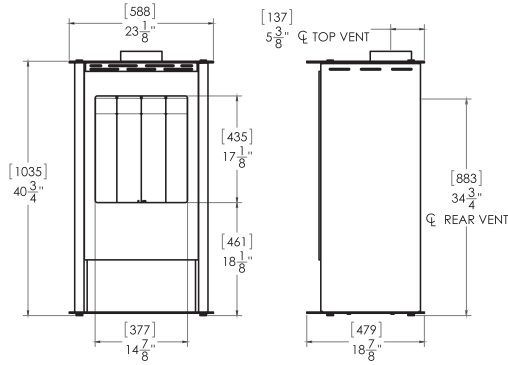

Dimensional Drawing

ONE6 FS

SÓLAS

CONTEMPORARY FIRE

452 SUNAPEE STREET
NEWPORT, NH 03773

P (603) 298-5169
F (603) 298-9246