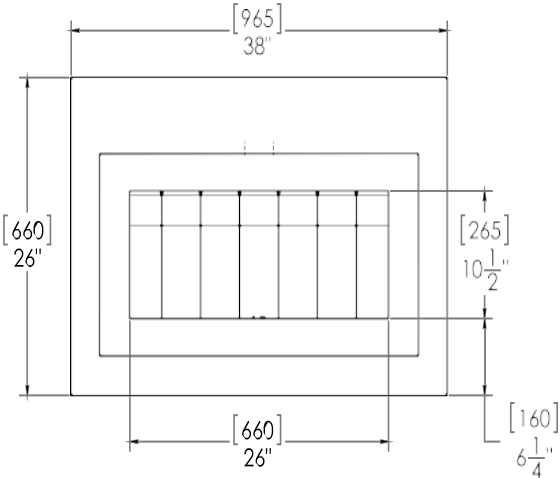

Dimensional Drawing

TWENTY6 FI

Direct-Vent Gas Fireplace Insert