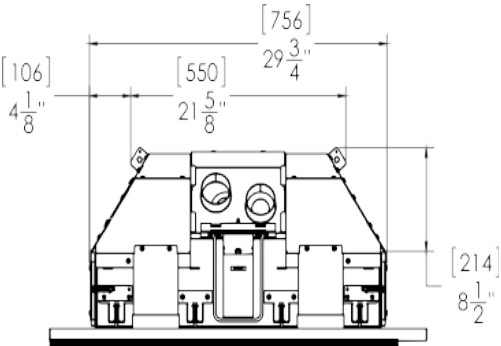

Dimensional Drawing

TWENTY6 FI

Direct-Vent Gas Fireplace Insert