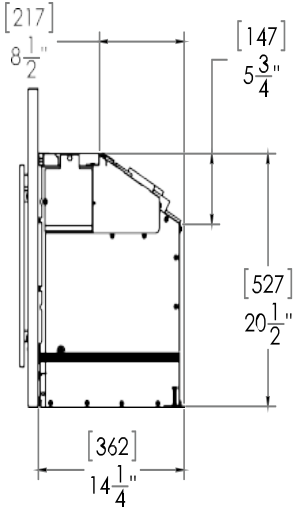

Dimensional Drawing

TWENTY6 FI

Direct-Vent Gas Fireplace Insert