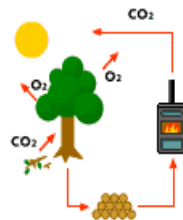

Cozy flames, functional fashion, and ecological responsibility. That's **Wittus — Fire by Design.**

Family of Products

	Wood Burning Stoves	
		Freestanding Wood Burning Fireplaces
Classic and Cookstoves		
	Gas Fireplaces and Twinfire Woodstoves	
		Gas and Wood Inserts
Pellet Stoves and Biofire Fireplaces		
	Outdoor Grills and Gelfire Pillars	
		Tool Sets, Wood Holders, Floor Plates