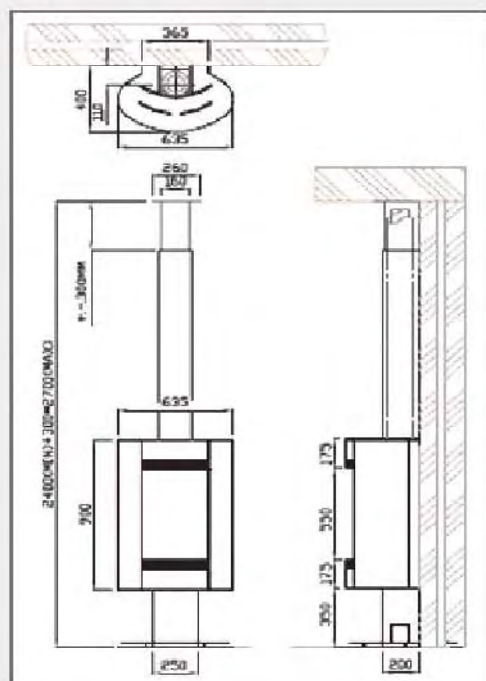

Sueno — Future Perfect

Winner of the 2006 top Platinum ADEX award for design and innovation.

The Sueno direct vented gas stove has been cleverly fashioned so it may be used "freestanding" on its pedestal, or installed flush against the wall to give it a "built-in" appearance. Top or back-vented. You can also opt for the telescoping pipe cover that gives the unit a beautifully finished appearance when used with vertical flue systems.

Features a futuristic elliptical shape. The Sueno comes with a sophisticated, remote control unit: there's a timer, flame height and temperature control, remote temperature sensor, and manual override.

The gently bowed viewing window is enormous...nearly 22 inches tall; and the artfully hand-detailed fire logs are remarkably true-to-life. Measures 35½" high x 25" wide x 16" deep.

Propane or natural gas. Heats up to 20,000 BTUs; about 800-1,000 square feet.