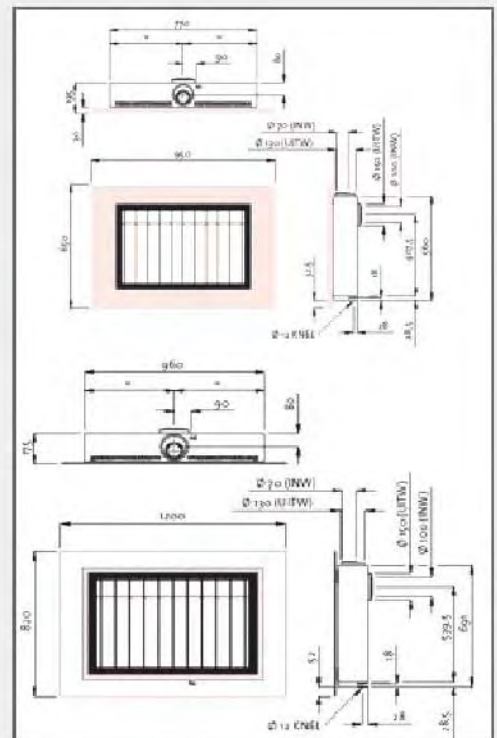

FlatFire — Ribbons of Flame

New landscape shape, well appointed options, a wide window for viewing the mesmerizing fire as it modulates up and down along a singular, fiery row called a "Ribbon Flame".

You can choose white, black, or clear tempered glass stones as accents. There are three installation formats: the FlatFire can be set in the wall as a recessed model, hung flush to the wall on a decorative bracket, or you can house it in a mantle surround.

The direct vent FlatFire can be top or rear vented. Choose either a clear glass or stainless steel frame. Propane or natural gas. Comes with a multi-function thermostatic remote control.

Available in two sizes: Medium (37" wide x 26" high) heats up to 24,000 BTUs; about 1,000–1,200 square feet.

The XLarge (47" wide x 32" high) heats up to 31,000 BTUs; about 1,200–1,400 square feet.