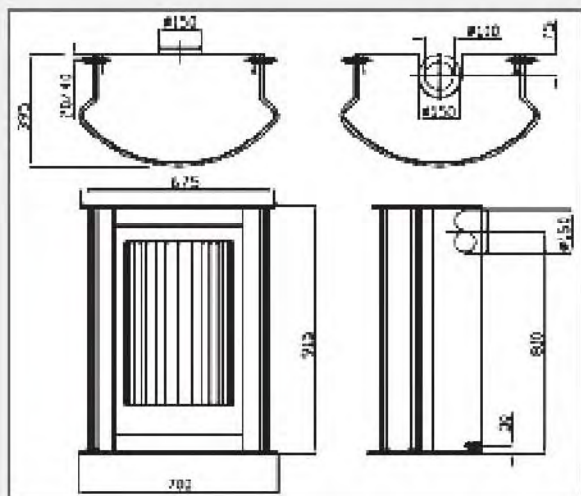

Color and Estilo

Color and Estilo — Warm and Sleek

These two gracefully proportioned direct vent models are perfect choices if you appreciate compact fireplace/stoves that generate comforting warmth along with an understated sense of style.

The Color model is black steel with a small lip on the top and the bottom, and is flanked by rich, brownish red side panels. Warm and cozy, it brightens any room.

The Estilo is the same design as the Color, except that the side panels are metallic with a soft brushed patina. Sleek, elegant and contemporary.

Included is the remote control which has a timer, and it also enables you to adjust both the flames and the temperature. There is also a manual override.

The outer dimensions are 36" high x 27½" wide x 15½" deep. The gently bowed viewing window is a dramatic 22 inches tall.

Designed to be used free-standing: top or back-vented. Hand-detailed fire logs.

Propane or natural gas. Heats up to 20,000 BTUs; about 800-1,000 square feet.