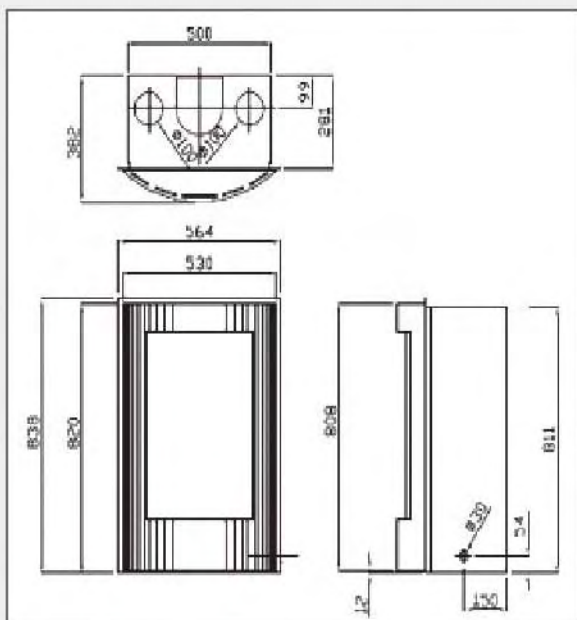

Esfera — Recessed and Refined

The minimalist approach to home fashion allows maximum decorating scope.

The Esfera is our direct vent recessed fireplace/stove that extends just 4" into your living space. It returns the favor by offering a most beautiful view of lively flames dancing amid very realistic examples of faux firewood.

Each fire log is painted and finished by hand to give it an individual "weathered" look that is natural and aesthetically appealing.

The Esfera comes with a multi-function thermostatic remote unit that controls on and off features and stove temperature. The remote also has a temperature sensor, full timer function and manual override.

Esfera measures 33" high x 22" wide. It's viewing window is an impressive 22" high. Matte platinum finish with ebony accents. Top or back vented.

Propane or natural gas. Heats up to 20,000 BTUs; about 800-1,000 square feet.