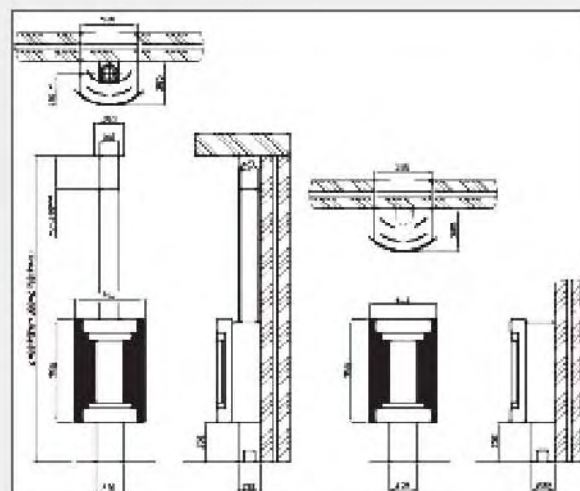

Ligero — The Shadow Box

Ligero has a sculptural shadow box effect that could well be classified as "trompe l'oeil". It appears to be built into the wall when, in fact, it's simply a clever play of light and dark panels that creates the illusion of depth and "fools the eye".

This direct vent model can be ordered four ways: as a wall mounted unit, with a coordinating pedestal, with a telescoping stove pipe cover – or with both the pedestal and the pipe cover.

Ligero comes with a thermostatic remote unit that controls on and off features and stove temperature. The remote also has a temperature sensor, full timer function and manual override.

The convex viewing window measures 22" tall, affording a spectacular view of the realistic logs and fascinating flames.

Matte platinum finish with ebony accents. The Ligero measures 35½" high x 24" wide x 15" deep.

Propane or natural gas.

Heats up to 20,000 BTUs; about 800-1,000 square feet.