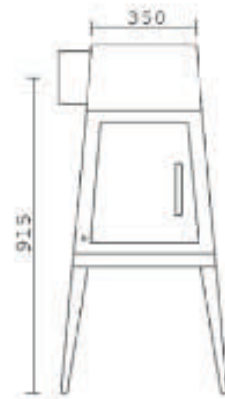

shaker antonio citterio with loan nguyen

Technical Specifications

Material	Steel	
Color	Black	
Optimal heat output	20,000BTU	6kW
Heat output range	10kBTU-23kBTU	3kW-7kW
Flue size	6"	15cm
Venting	Top or Back	
Outside Air	Available	
Weight	250lb	112kg
Firebox: height/width/depth	14/16/12"	35/40/30cm