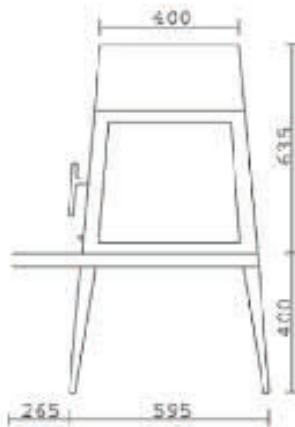

shaker antonio citterio with loan nguyen

Technical Specifications

Material	Steel	
Color	Black	
Optimal heat output	20,000BTU	6kW
Heat output range	10kBTU-23kBTU	3kW-7kW
Flue size	6"	15cm
Venting	Top or Back	
Outside Air	Available	
Weight	250lb	112kg
Firebox: height/width/depth	14/16/12"	35/40/30cm