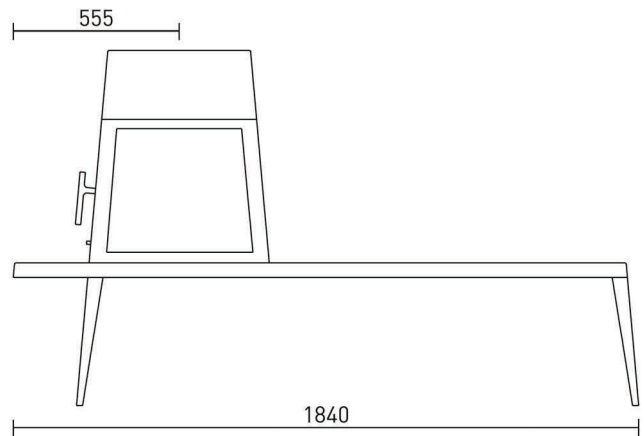

shaker antonio citterio with loan nguyen

Technical Specifications

Material	Steel	
Color	Black	
Optimal heat output	20,000BTU	6kW
Heat output range	10kBTU-23kBTU	3kW-7kW
Flue size	6"	15cm
Venting	Top or Back	
Outside Air	Available	
Weight	250lb	112kg
Firebox: height/width/depth	14/16/12"	35/40/30cm