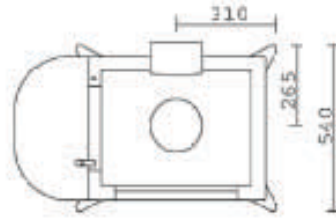

shaker antonio citterio with loan nguyen

Technical Specifications

Material	Steel	
Color	Black	
Optimal heat output	20,000BTU	6kW
Heat output range	10kBTU-23kBTU	3kW-7kW
Flue size	6"	15cm
Venting	Top or Back	
Outside Air	Available	
Weight	250lb	112kg
Firebox: height/width/depth	14/16/12"	35/40/30cm