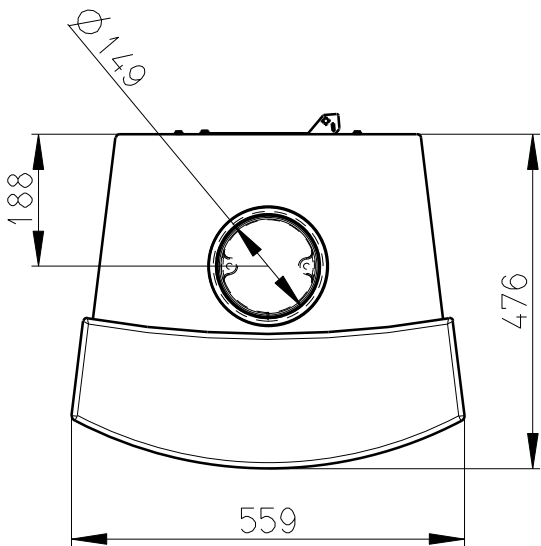

SABA

EXTERNAL CENTRAL AIR SUPPLY

PRIMARY AIR
AND
SECONDARY AIR

GRATE PULL ROD